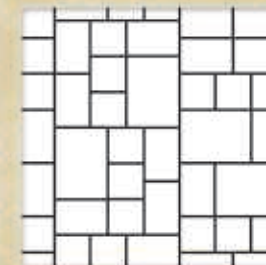

www.basalitehardscapes.com (California)

Your Authorized Supplier

BA0321 CP 30,000 10/10/07

Patterns

Interlace
Approx. estimate 20% square to 80% rectangle.

Random #1
Approx. estimate 20% rectangle to 40% square to 40% mega.

Random #2
Approx. estimate 42% rectangle to 29% square to 29% mega.

Rectangle Herringbone
100% rectangle or 100% mega.

Rectangle Running Bond
100% rectangle or 100% mega.

Square Running Bond
100% square.