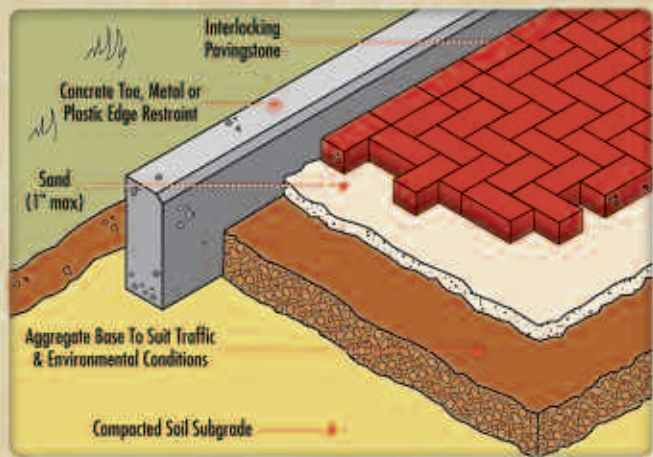

Specifications

Specs	Square	Rectangle	Mega
stone size	5.5" x 5.5"	5.5" x 8.25"	8.25" x 11"
thickness	60mm	60mm	60mm
weight	6 lb.	8 lb.	19 lb.
stones/pallet	512	384	160
lbs./pallet	3100	3100	3100
stones/sq.ft.	4.7	3.2	1.6
sq.ft./pallet	107	121	102

SAMPLE PROJECT SIZES			
Project Size	Square	Rectangle	Mega
8' x 10' (80 sq. ft.)	376 pieces	256 pieces	131 pieces
10' x 15' (150 sq. ft.)	705 pieces	480 pieces	246 pieces
12' x 20' (240 sq. ft.)	1128 pieces	768 pieces	394 pieces
15' x 20' (300 sq. ft.)	1410 pieces	960 pieces	492 pieces
15' x 25' (375 sq. ft.)	1763 pieces	1200 pieces	615 pieces
20' x 25' (500 sq. ft.)	2350 pieces	1600 pieces	820 pieces
25' x 35' (875 sq. ft.)	4113 pieces	2800 pieces	1435 pieces

Visit our website at www.basalitehardscapes.com and use our Online Estimator to calculate your own custom project.

You can also use our Virtual Home paver viewer to see how Basalite Pavers will look on different driveway, patios, and pool settings.

Interlocking concrete pavement typical components:

*Some photos shown in this brochure are sealed with Basalite Paver Sealer. Basalite recommends sealing the paving stones with a paver sealer.

605 Industrial Way
Dixon, CA 95620

1201 Golden State Blvd.
Selma, CA 98662

11888 W. Linne Road
Tracy, CA 95376

4900 Race Street
Denver, CO 80216

1300 East Franklin Road
Meridian, ID 83642

Phone: 1-800-266-3670
1-209-833-3670

Fax: 1-209-833-6039

355 Greg Street
Sparks, NV 89431

1740 NE Lombard Place
Portland, OR 97211

3299 International Place
DuPont, WA 98327

1280 West 77th Avenue
Vancouver, BC V6P3G8

13066 88th Avenue
Surrey, BC V3W3K3

www.basalite.com

www.basalitehardscapes.com (California)

Your Authorized Supplier

BA0321 CP 30,000 10/10/07

Patterns

Country Cobble Interlocking Paving Stones