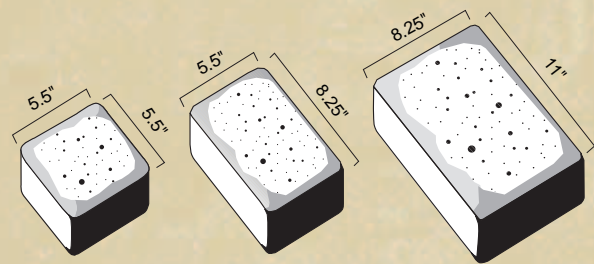

Specifications

Specs	Square	Rectangle	Mega
stone size	5.5" x 5.5"	5.5" x 8.25"	8.25" x 11"
thickness	60mm	60mm	60mm
weight	6 lb.	8 lb.	19 lb.
stones/pallet	512	384	160
lbs./pallet	3100	3100	3100
stones/sq.ft.	4.7	3.2	1.6
sq.ft./pallet	107	121	102

SAMPLE PROJECT SIZES			
Project Size	Square	Rectangle	Mega
8' x 10' (80 sq. ft.)	376 pieces	256 pieces	131 pieces
10' x 15' (150 sq. ft.)	705 pieces	480 pieces	246 pieces
12' x 20' (240 sq. ft.)	1128 pieces	768 pieces	394 pieces
15' x 20' (300 sq. ft.)	1410 pieces	960 pieces	492 pieces
15' x 25' (375 sq. ft.)	1763 pieces	1200 pieces	615 pieces
20' x 25' (500 sq. ft.)	2350 pieces	1600 pieces	820 pieces
25' x 35' (875 sq. ft.)	4113 pieces	2800 pieces	1435 pieces