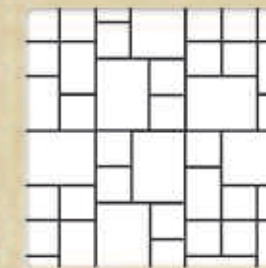

www.basalitehardscapes.com (California)

Your Authorized Supplier

BA0321 CP 30,000 10/10/07

Patterns

Interlace
Approx. estimate 20% square to 80% rectangle.

Random #1
Approx. estimate 20% rectangle to 40% square to 40% mega.

Random #2
Approx. estimate 42% rectangle to 29% square to 29% mega.

Rectangle Herringbone
100% rectangle or 100% mega.

Rectangle Running Bond
100% rectangle or 100% mega.

Square Running Bond
100% square.